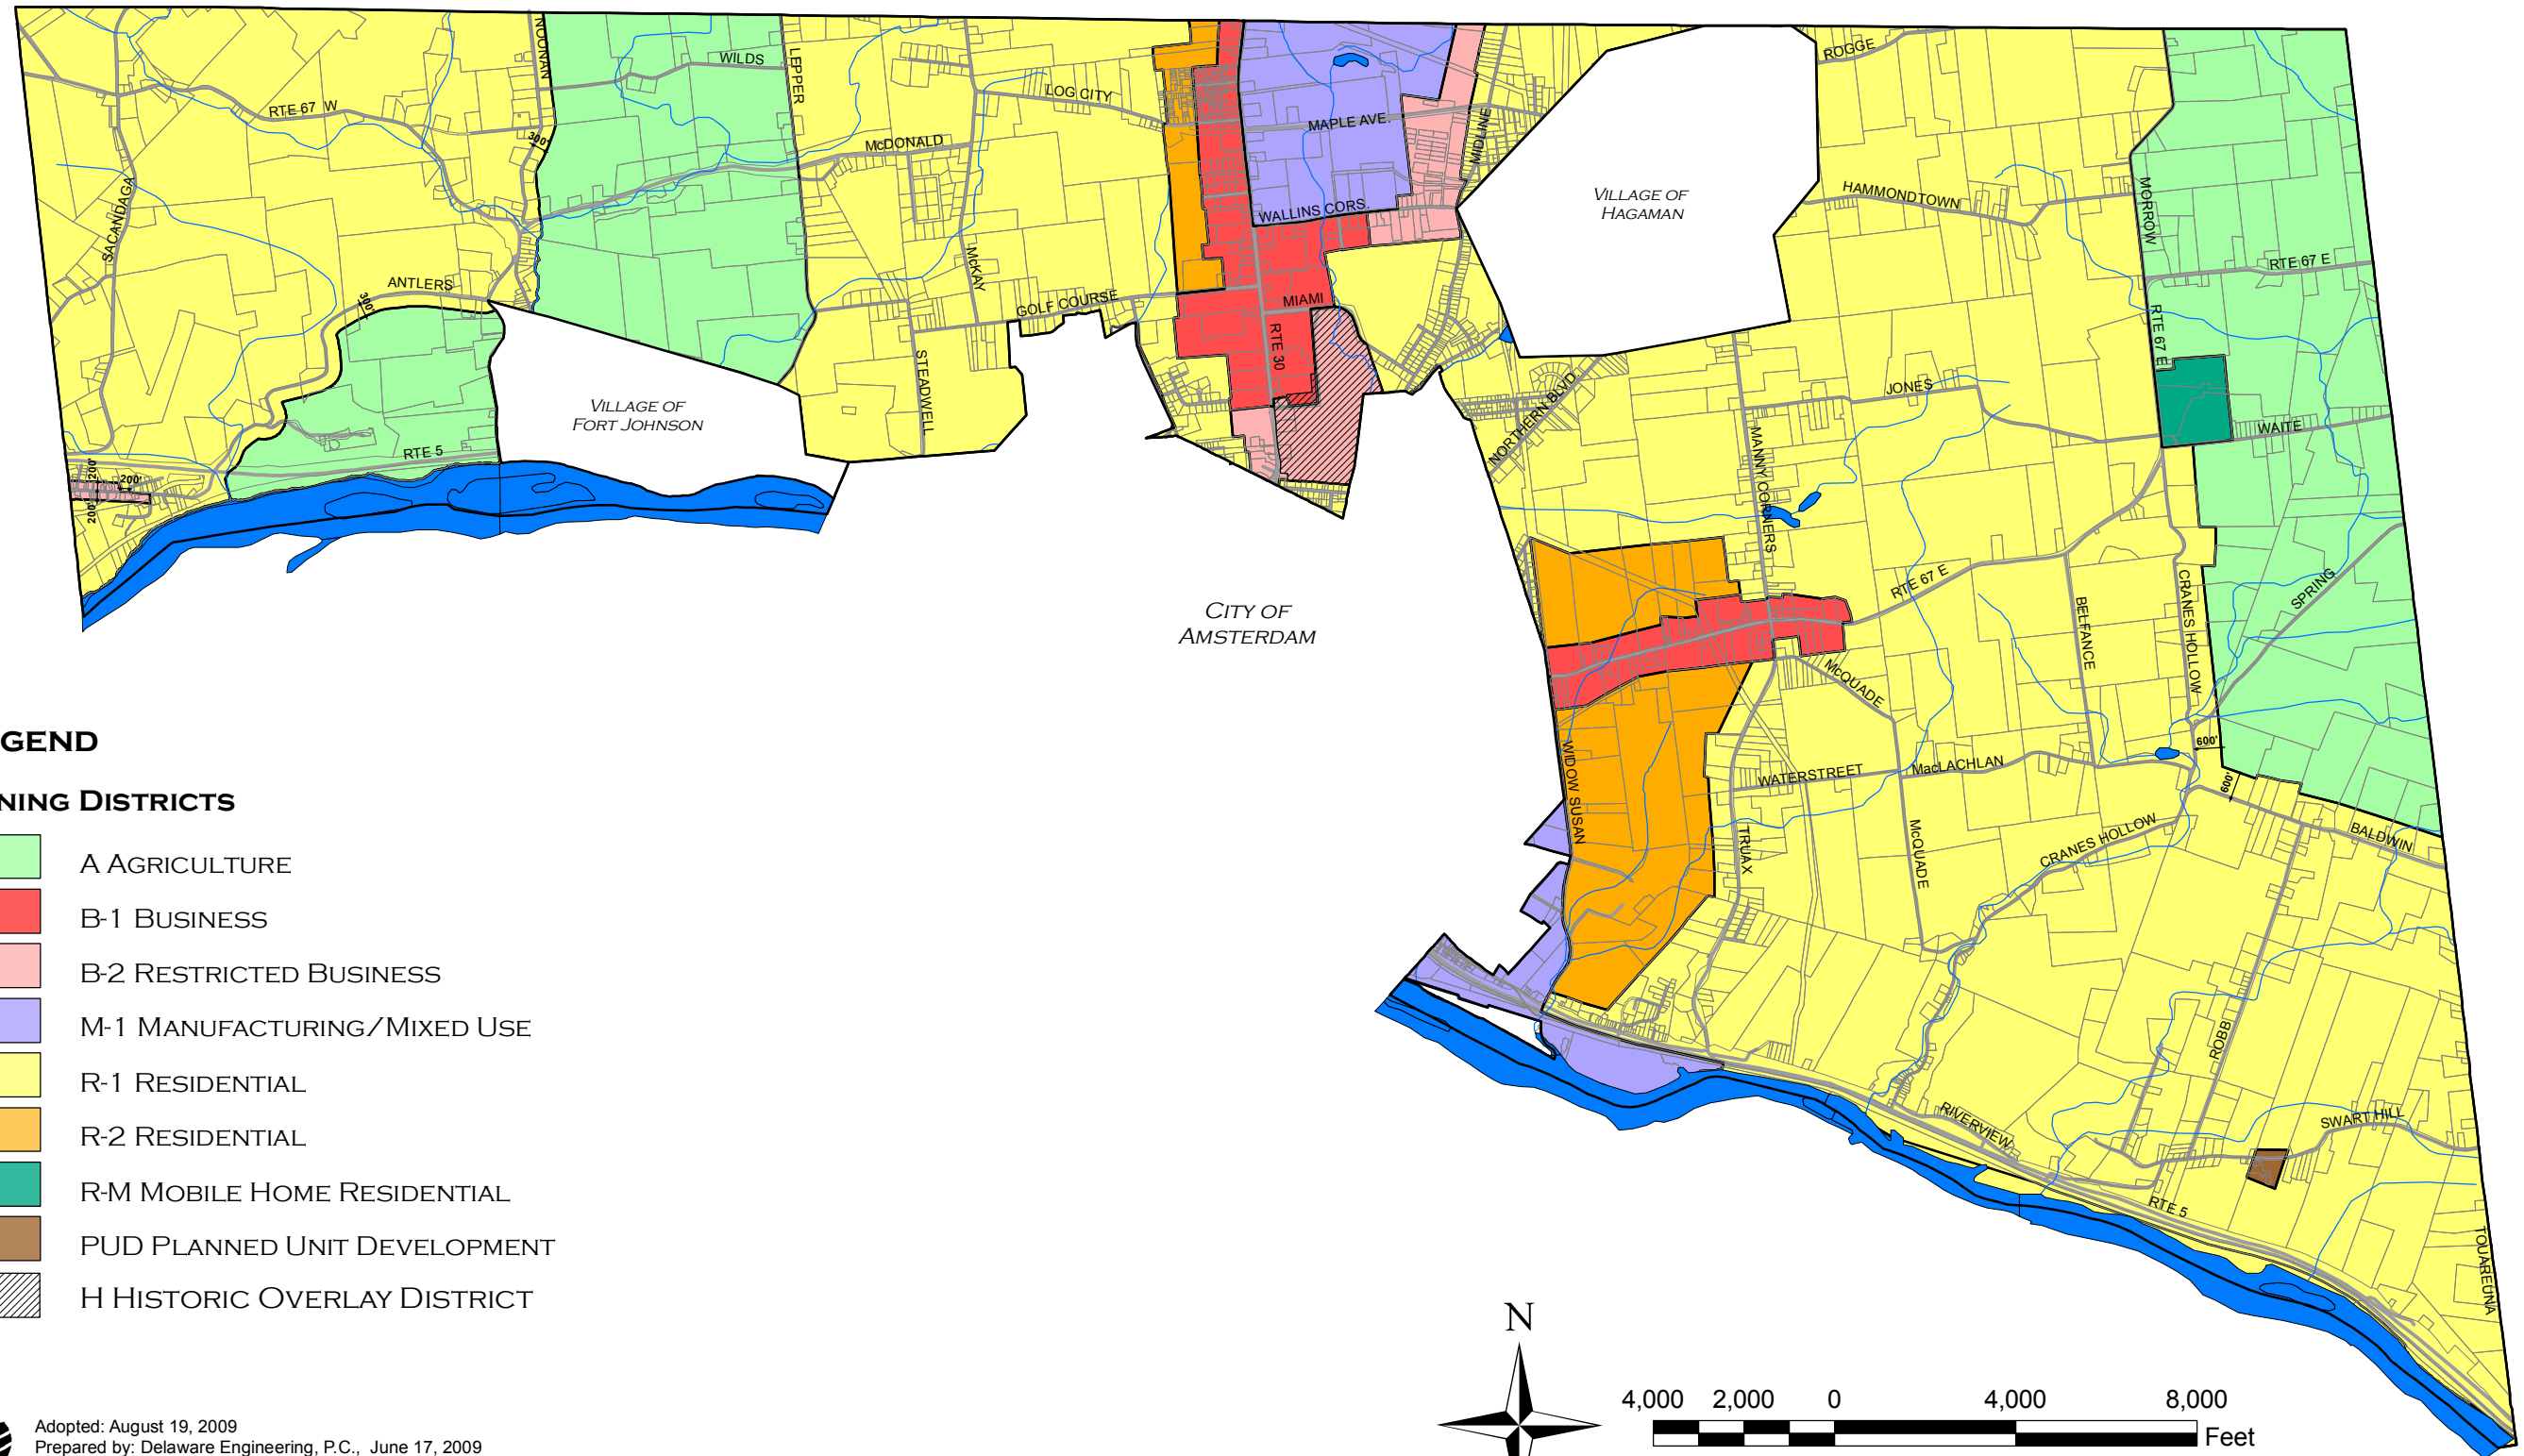

TOWN OF AMSTERDAM ZONING MAP

LEGEND

ZONING DISTRICTS

- A AGRICULTURE
- B-1 BUSINESS
- B-2 RESTRICTED BUSINESS
- M-1 MANUFACTURING/MIXED USE
- R-1 RESIDENTIAL
- R-2 RESIDENTIAL
- R-M MOBILE HOME RESIDENTIAL
- PUD PLANNED UNIT DEVELOPMENT
- H HISTORIC OVERLAY DISTRICT