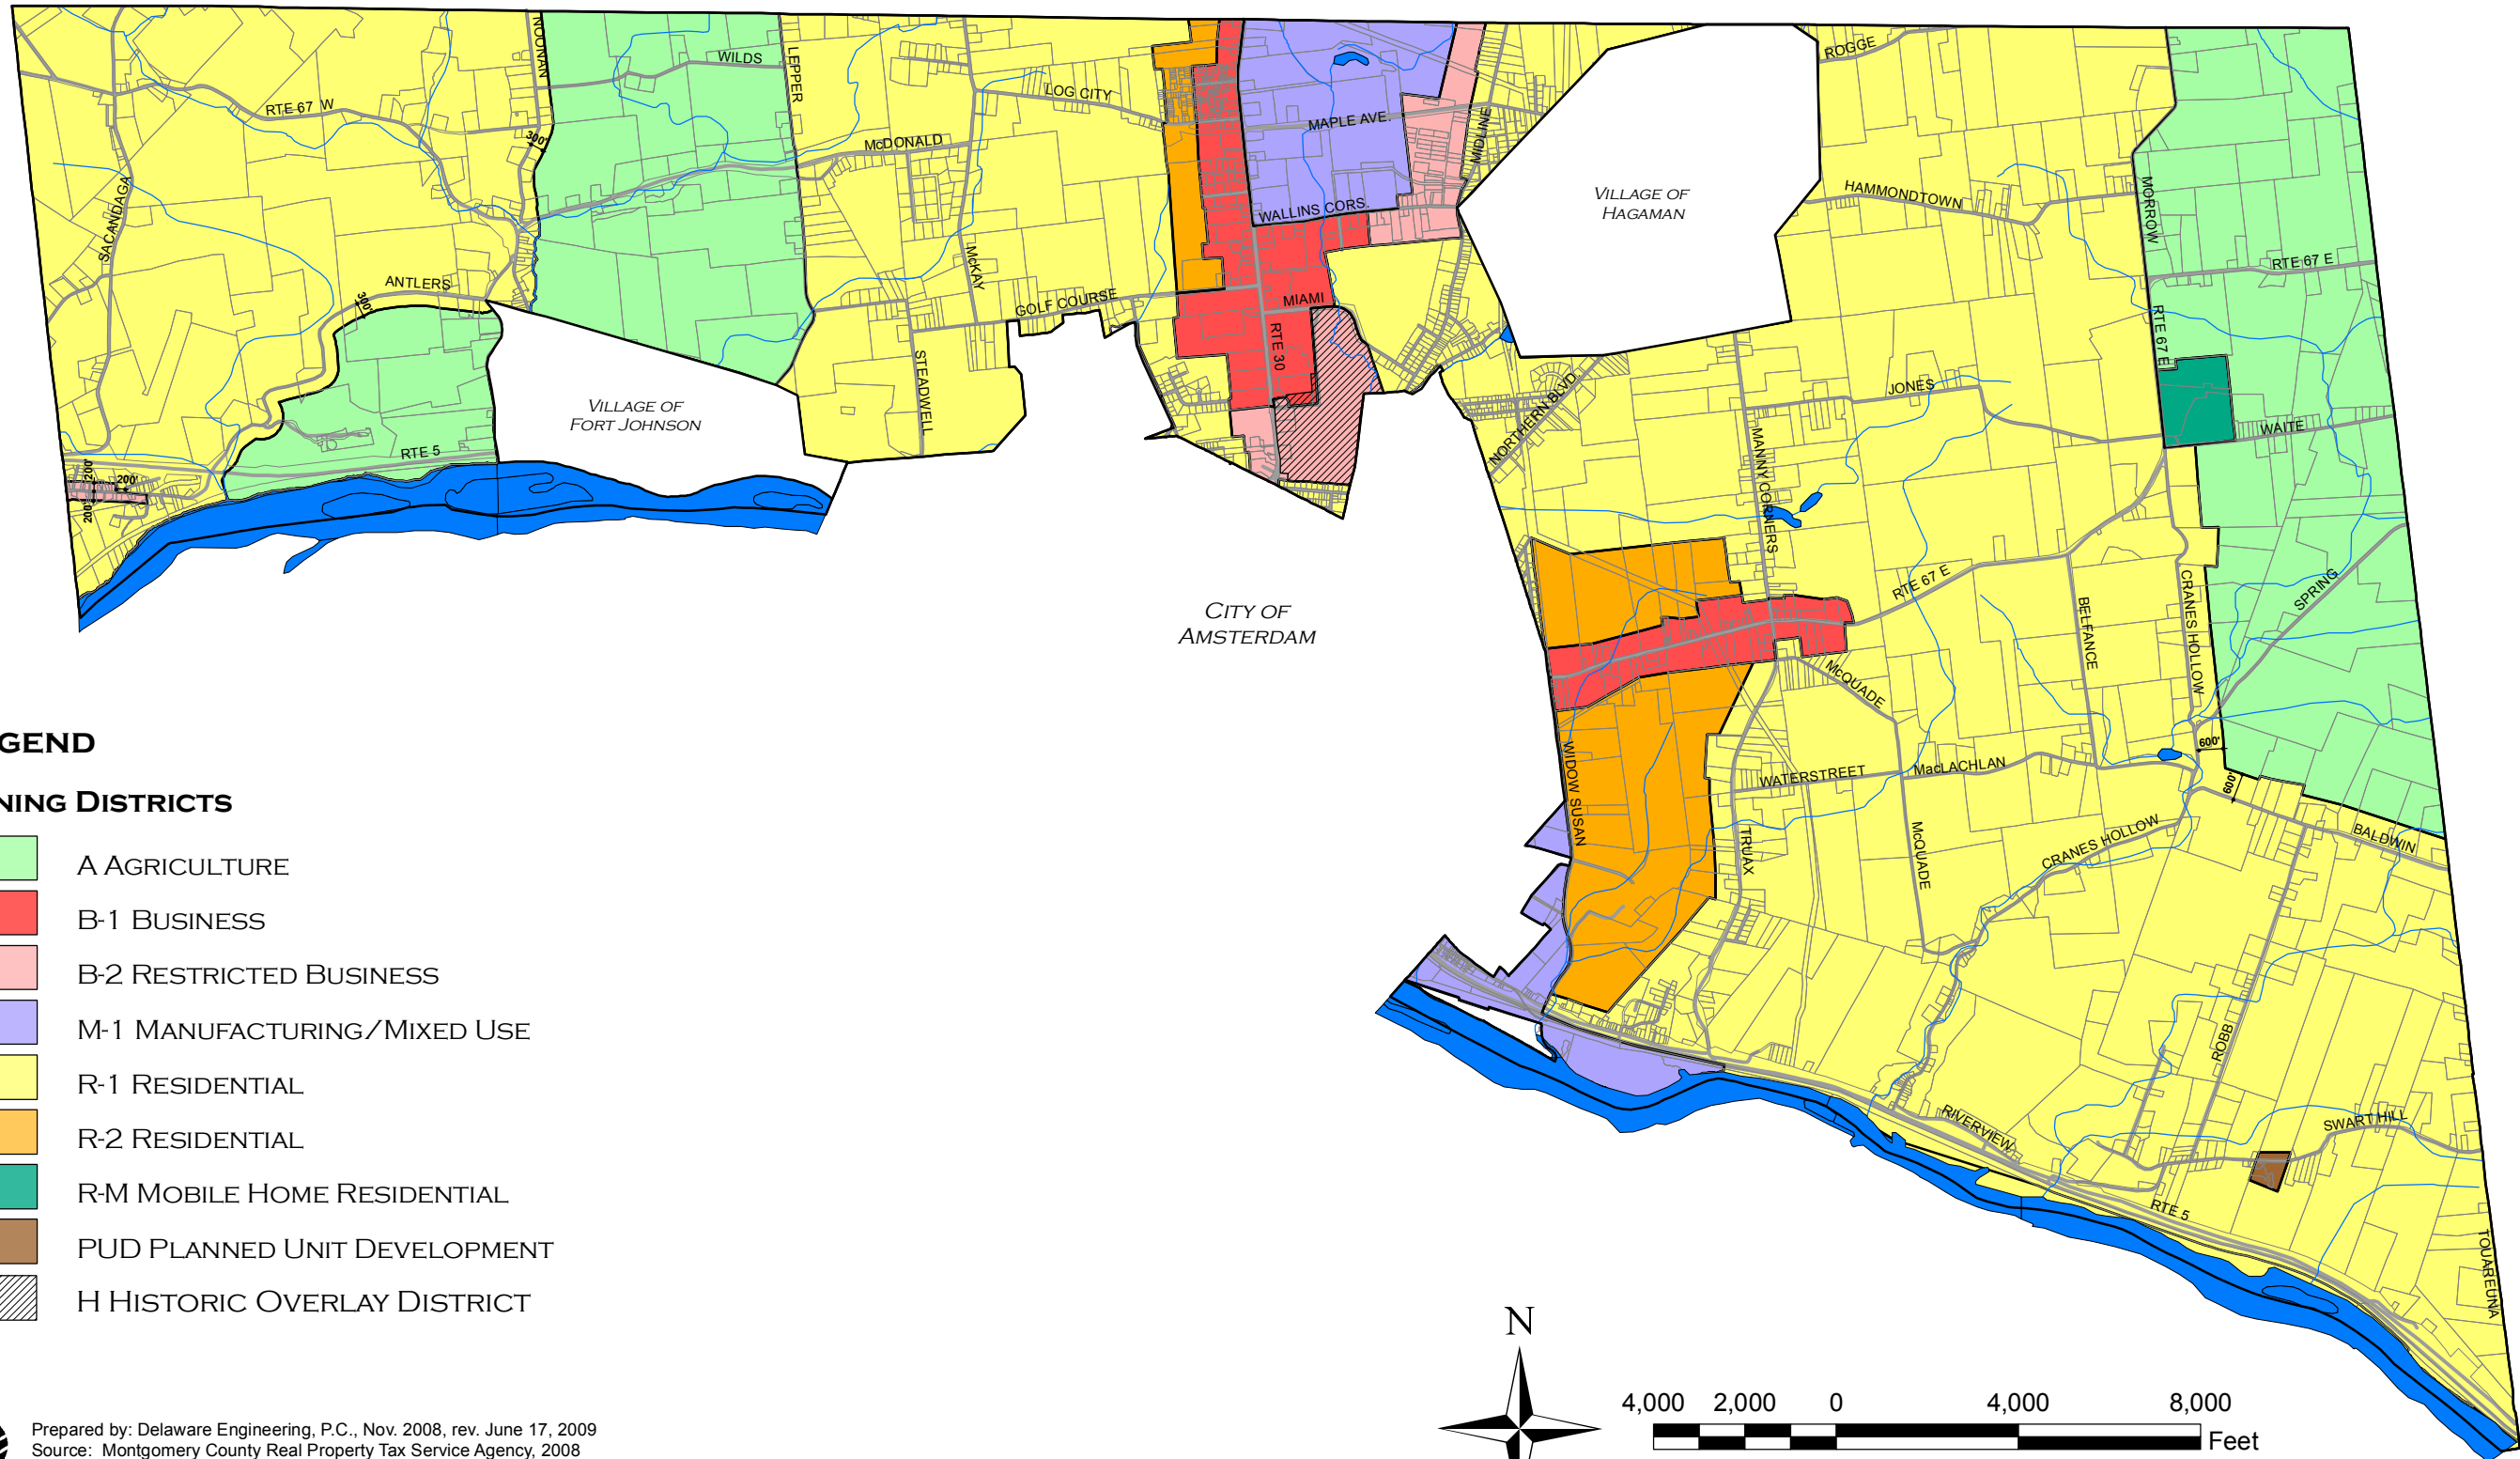

TOWN OF AMSTERDAM PROPOSED ZONING MAP

LEGEND

ZONING DISTRICTS

- A AGRICULTURE
- B-1 BUSINESS
- B-2 RESTRICTED BUSINESS
- M-1 MANUFACTURING/MIXED USE
- R-1 RESIDENTIAL
- R-2 RESIDENTIAL
- R-M MOBILE HOME RESIDENTIAL
- PUD PLANNED UNIT DEVELOPMENT
- H HISTORIC OVERLAY DISTRICT